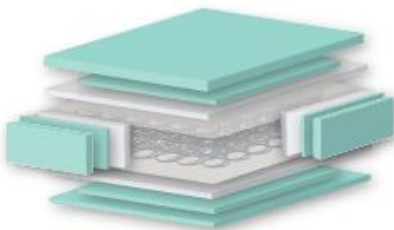

spring interior

sizes available:
cot: L 120 x W 60 x D 10 cm
cot bed: L 140 x W 70 x D 10 cm

- contains a Bonnell spring unit, wrapped in dent-resistant foam, offering excellent support
- the quilted cover features a deluxe tape edge, and is made from breathable Freshtec fabric for excellent air movement and heat dissipation
- the cover is water-resistant, and can be removed for machine washing at 60°
- a moveable waterproof membrane protects the core from any liquids