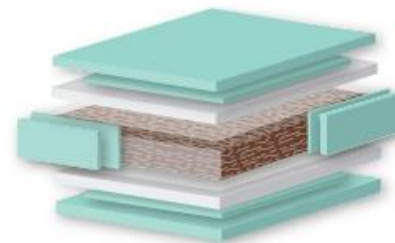

### spring interior

**sizes available:**  
cot: L 120 x W 60 x D 10 cm  
cot bed: L 140 x W 70 x D 10 cm

- contains a Bonnell spring unit, wrapped in dent-resistant foam, offering excellent support
- the quilted cover features a deluxe tape edge, and is made from breathable Freshtec fabric for excellent air movement and heat dissipation
- the cover is water-resistant, and can be removed for machine washing at 60°
- a moveable waterproof membrane protects the core from any liquids

### pocketed spring

**sizes available:**  
cot: L 120 x W 60 x D 10 cm  
cot bed: L 140 x W 70 x D 10 cm

- the high tensile pocketed springs move independently of each other, and are encased in a dent-resistant foam, offering superior support
- the quilted damask cover features a deluxe tape edge, and is made from breathable Freshtec fabric for excellent air movement and heat dissipation
- the cover is water-resistant, and can be removed for machine washing at 60°
- a moveable waterproof membrane protects the core from any liquids