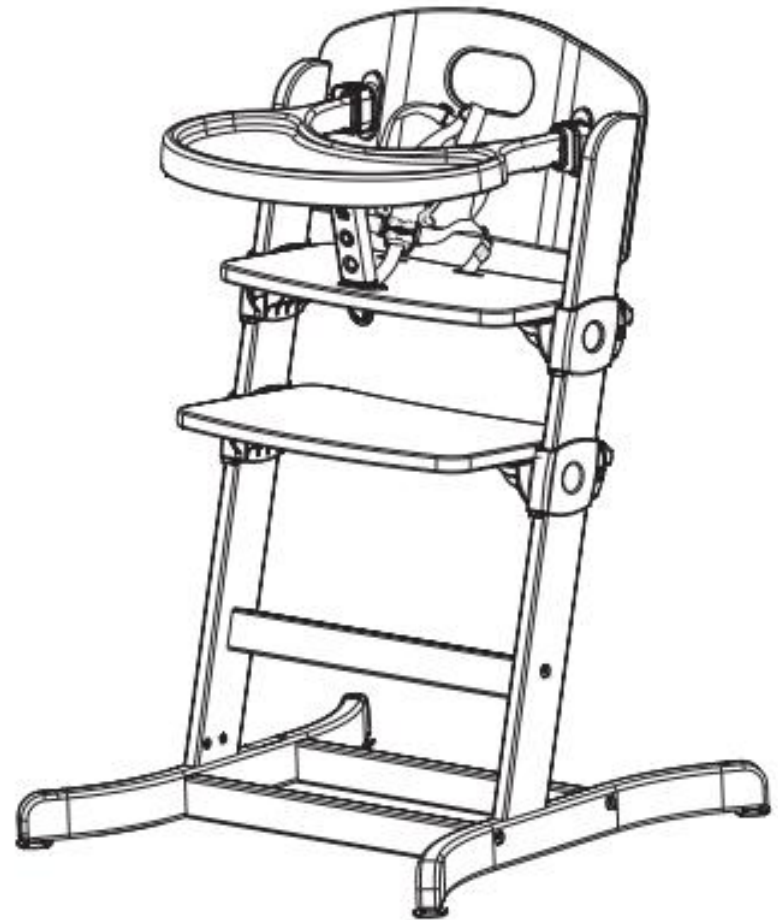

Highchair– Supplied with Plastic tray and optional wooden bumper bar

- Product code – 7833
- Barcode – 5021669838952
- White – H 121
- 5-point harness
- Seat is adjustable to different height positions.
- Footrest is adjustable to different height positions
- Easy to clean
- Product Dimensions H 86x W 60 x D 55cm
- Product Weight:7.55kg
- X1 per carton 84 x 54 x 8 cm 8.5kgs.
- Complies with European Safety Standard BS EN14988: 2006 +A1:2012
- COO – Taiwan
- Trade Price £ 58.50   RPG £99.99