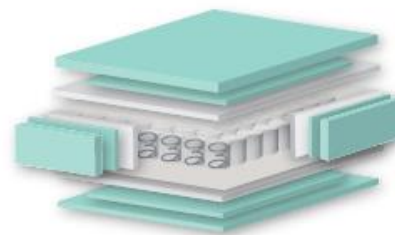

pocketed spring

sizes available:
cot: L 120 x W 60 x D 10 cm
cot bed: L 140 x W 70 x D 10 cm

- the high tensile pocketed springs move independently of each other, and are encased in a dent-resistant foam, offering superior support
- the quilted damask cover features a deluxe tape edge, and is made from breathable Freshtec fabric for excellent air movement and heat dissipation
- the cover is water-resistant, and can be removed for machine washing at 60°
- a moveable waterproof membrane protects the core from any liquids