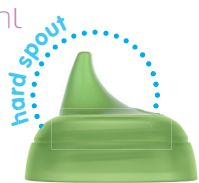

## Starter Cup

150 ml

- Extra soft spout allows babies to control flow rate
- Baby's first cup
- Non slip-handles fit all MAM Cups

## Learn to Drink Cup

190 ml

- Soft touch spout prepares for drinking from a hard spout
- Perfect for learning to drink independently
- Anti-slip design and ergonomic shape – easy to hold

## Fun to Drink Cup

270 ml

- Hard spout – ideal for the transition from a cup to a glass
- Fun & easy for little explorers

## Sports Cup

330 ml

- Spill-proof Sports Cap – fits all MAM Cups
- Curved anti-slip design – easy to hold
- Ideal for on the go